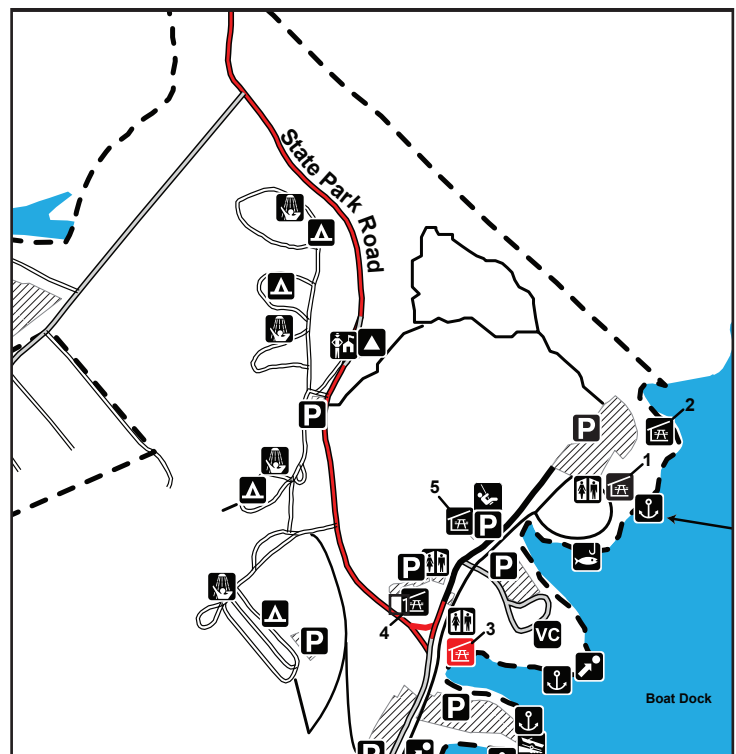

Church Picnic

at Claytor Lake State Park
Picnic Shelter #3

August 13 • Eat at 5:30pm
Bring sides and desserts to share.

What Are We Doing?

Join us Sunday, August 13, for a picnic at the lake! We will be at Picnic Shelter #3 in Claytor Lake State Park for a time to get to know each other better and eat.

How Do I Get There?

Use the following address and directions:

6620 Ben H. Bolen Drive, Dublin, VA 24084

Take I-81S to Exit 101. Turn left onto State Rte 660, which will take you into the park. **Tell the attendant at the gate that you are with Christiansburg Baptist.**

Stay on State Park Road until you reach a fork in the road. Shelter #3 is almost directly in front of the fork in the road. Turn left and drive to the nearest parking area.

Route Marked in Red